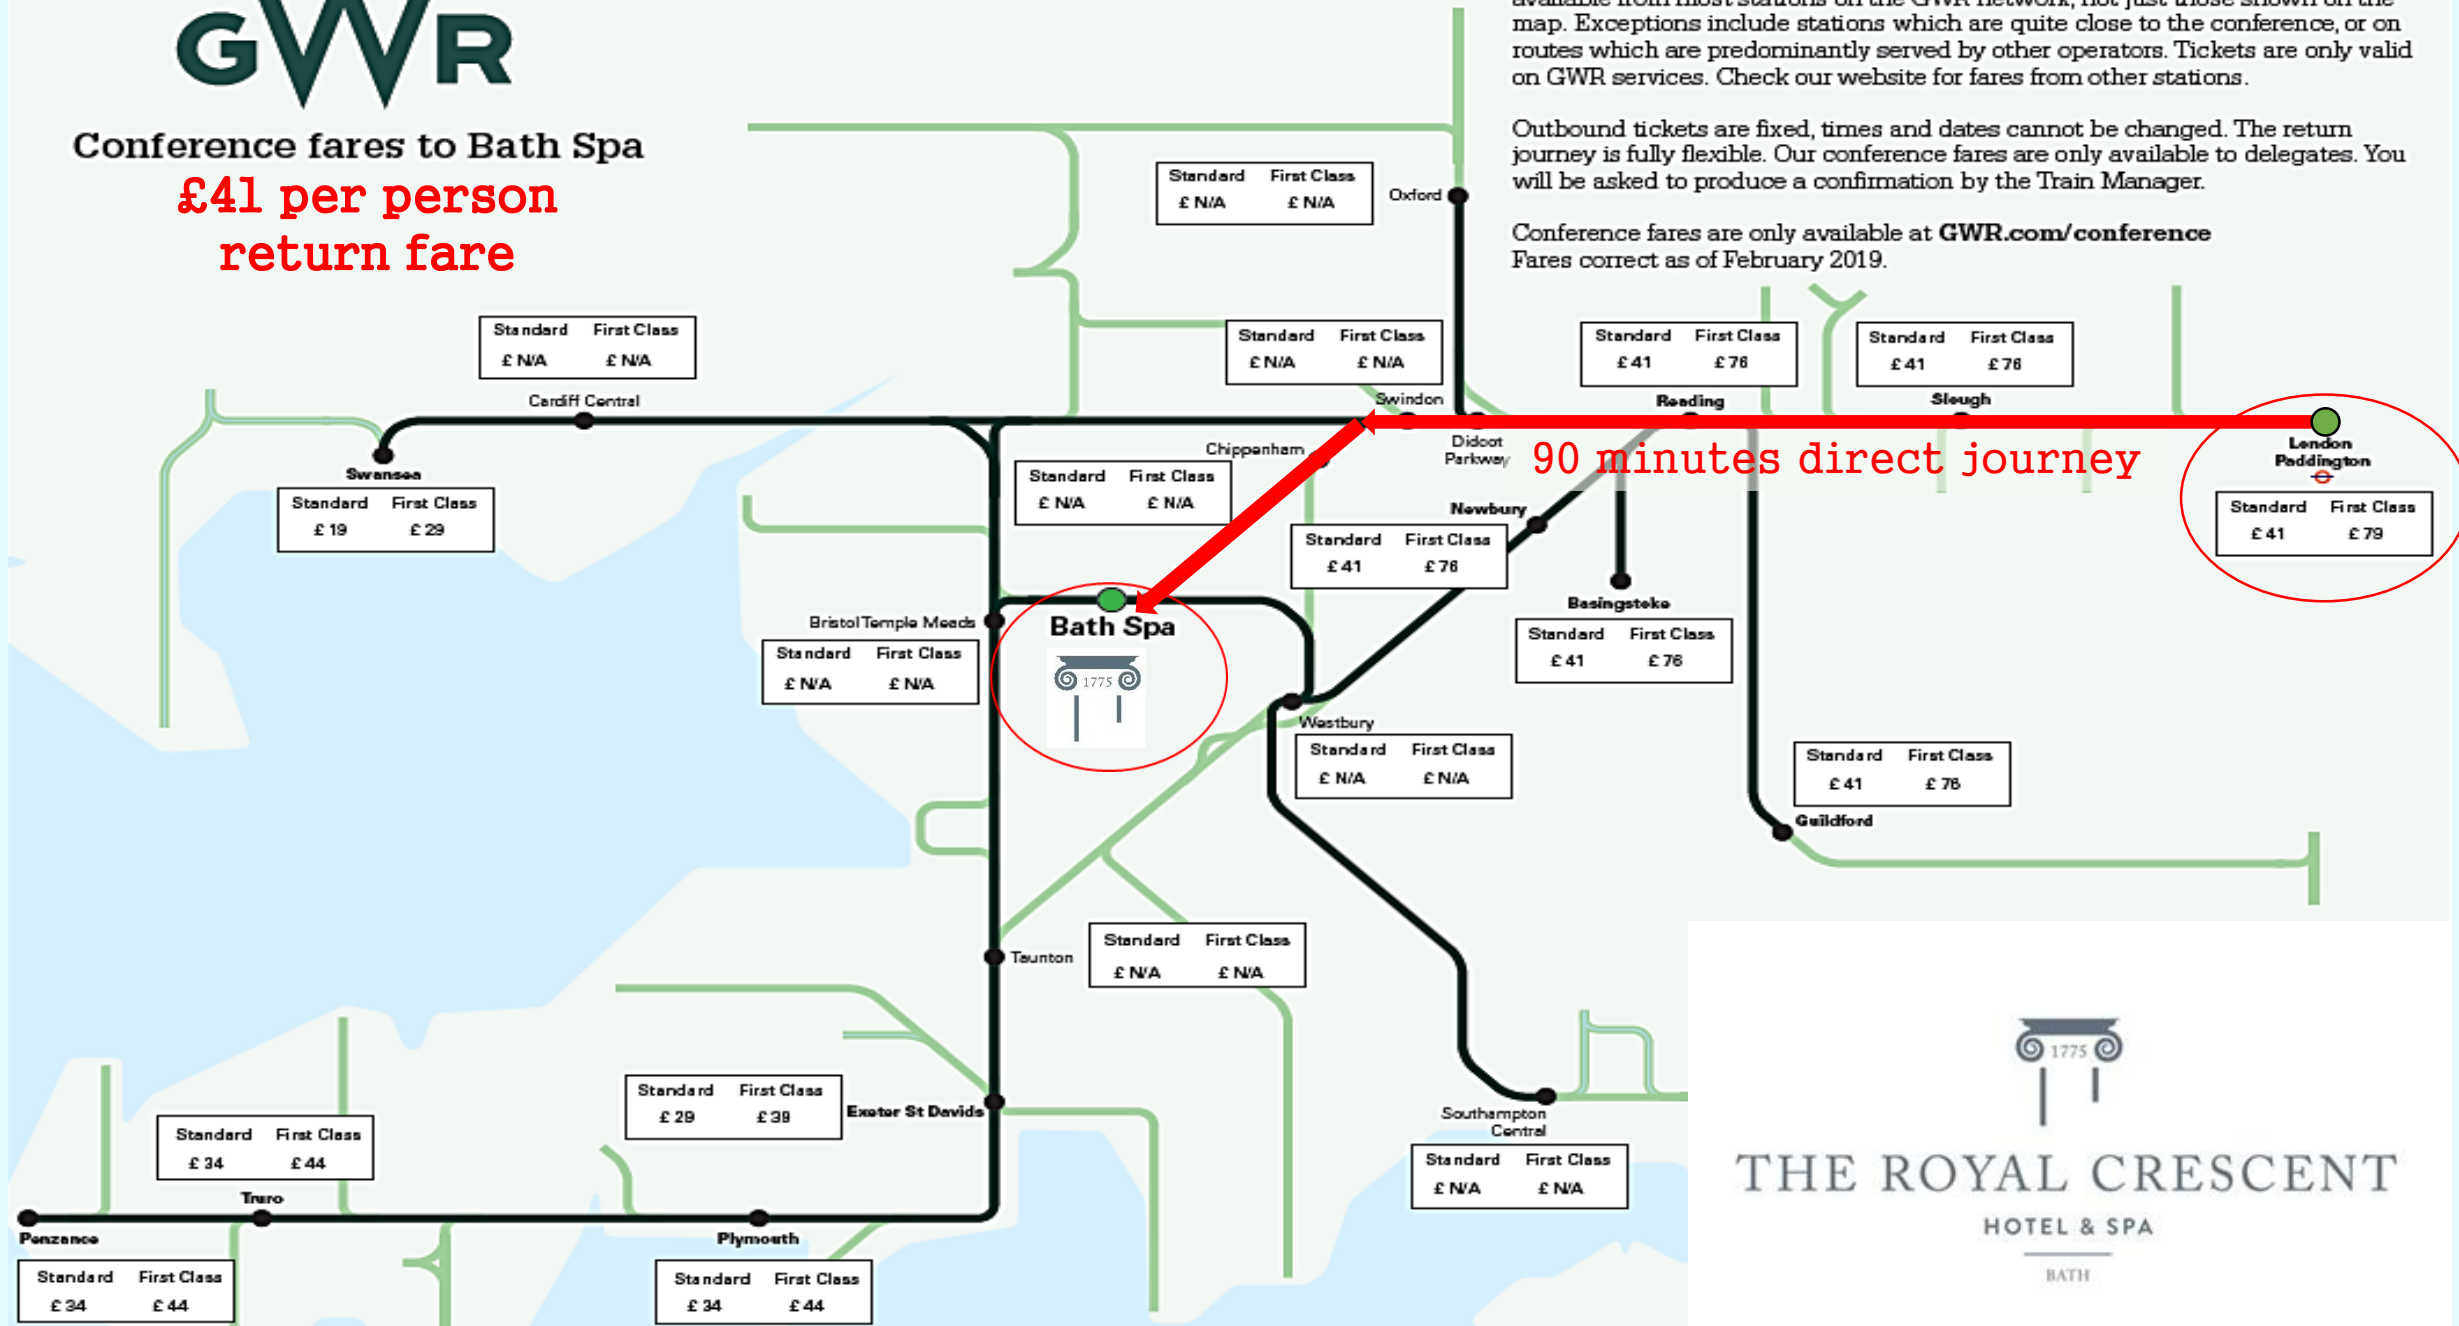

## Conference fares to Bath Spa

**£41 per person  
return fare**

**90 minutes direct journey**

This map shows sample conference fares to Bath Spa. Conference fares are available from most stations on the GWR network, not just those shown on the map. Exceptions include stations which are quite close to the conference, or on routes which are predominantly served by other operators. Tickets are only valid on GWR services. Check our website for fares from other stations.

Outbound tickets are fixed, times and dates cannot be changed. The return journey is fully flexible. Our conference fares are only available to delegates. You will be asked to produce a confirmation by the Train Manager.

Conference fares are only available at [GWR.com/conference](http://GWR.com/conference)  
Fares correct as of February 2019.